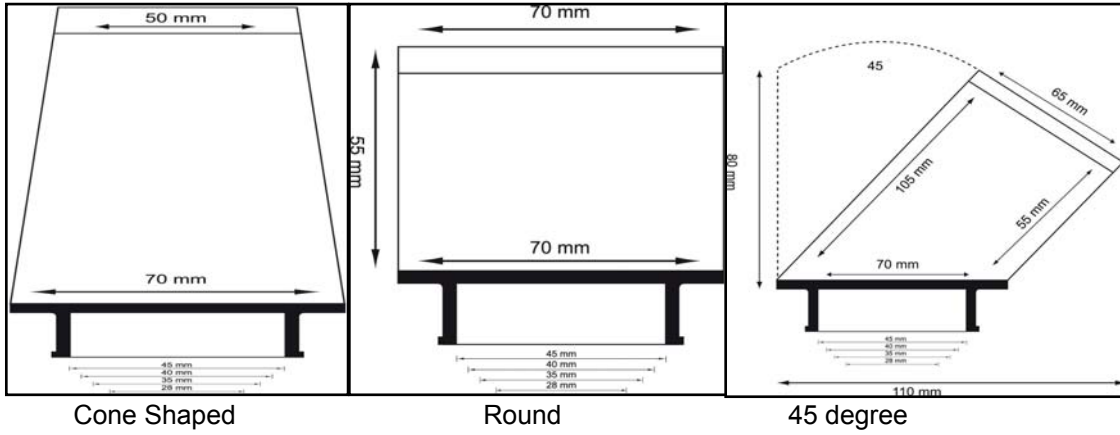

2008 Twin Air Application Guide

"~" = Special order filters; please allow 4-6 weeks delivery and $20 special order fee.

VINTAGE FILTERS		
BULTACO		
Model	Year	Part#
Frontere	thru 79	156001
Pursang	thru 79	156001
Sherpa	thru 82	158050* ~
CZ		
All MX	65-89	158200
HUSQVARNA		
Husky MX	64-70	155003 ~
Husky MX	71-78	154502
KTM		
250	71-75	154200 ~
250	76-77	154502
250	78-81	154200 ~
MAICO		
MX	70-79	156001
METISSE		
MX (set of 2)	All	158204 ~
MONTESA		
250 Cappra	thru 78	158001 ~
414 Cappra	thru 78	158001 ~
OSSA		
250 MX	thru 78	158210 ~
SWM		
All	All	158060 ~

VINTAGE CAGES		
Model	Year	Part#
BULTACO		
Frontere	thru 79	156002 ~
Pursang	thru 79	156002 ~
CZ		
MX	65-89	158201 ~
HUSABERG		
Side	All	158191 ~
Top	All	158195 ~
G.P. MX	97-99	158198 ~
FE/FEE/FC	00-02	158189 ~
HUSQVARNA		
MX	64-70	155003A ~
MX	71-78	154503 ~
MX	79-82	155002 ~
4-STROKE	85-88	155006 ~
4-STROKE	89-91	155502 ~
4-STROKE	92-99	155504 ~
4-STROKE	00-01	155507 ~
410 TE/WRE	97-02	157101 ~
610 TE/WRE	97-02	157101 ~
KTM		
250	71-75	154503 ~
250	76-81	154201 ~
80	All	154002 ~
125	82-97	154105 ~
500	82-97	154105 ~
4-STROKE	84-86	154503 ~
4-STROKE	87-92	154505 ~
MAICO		
MX	70-79	156002 ~
MX	80-81	156006 ~
METISSE		
MX	All	158205 ~